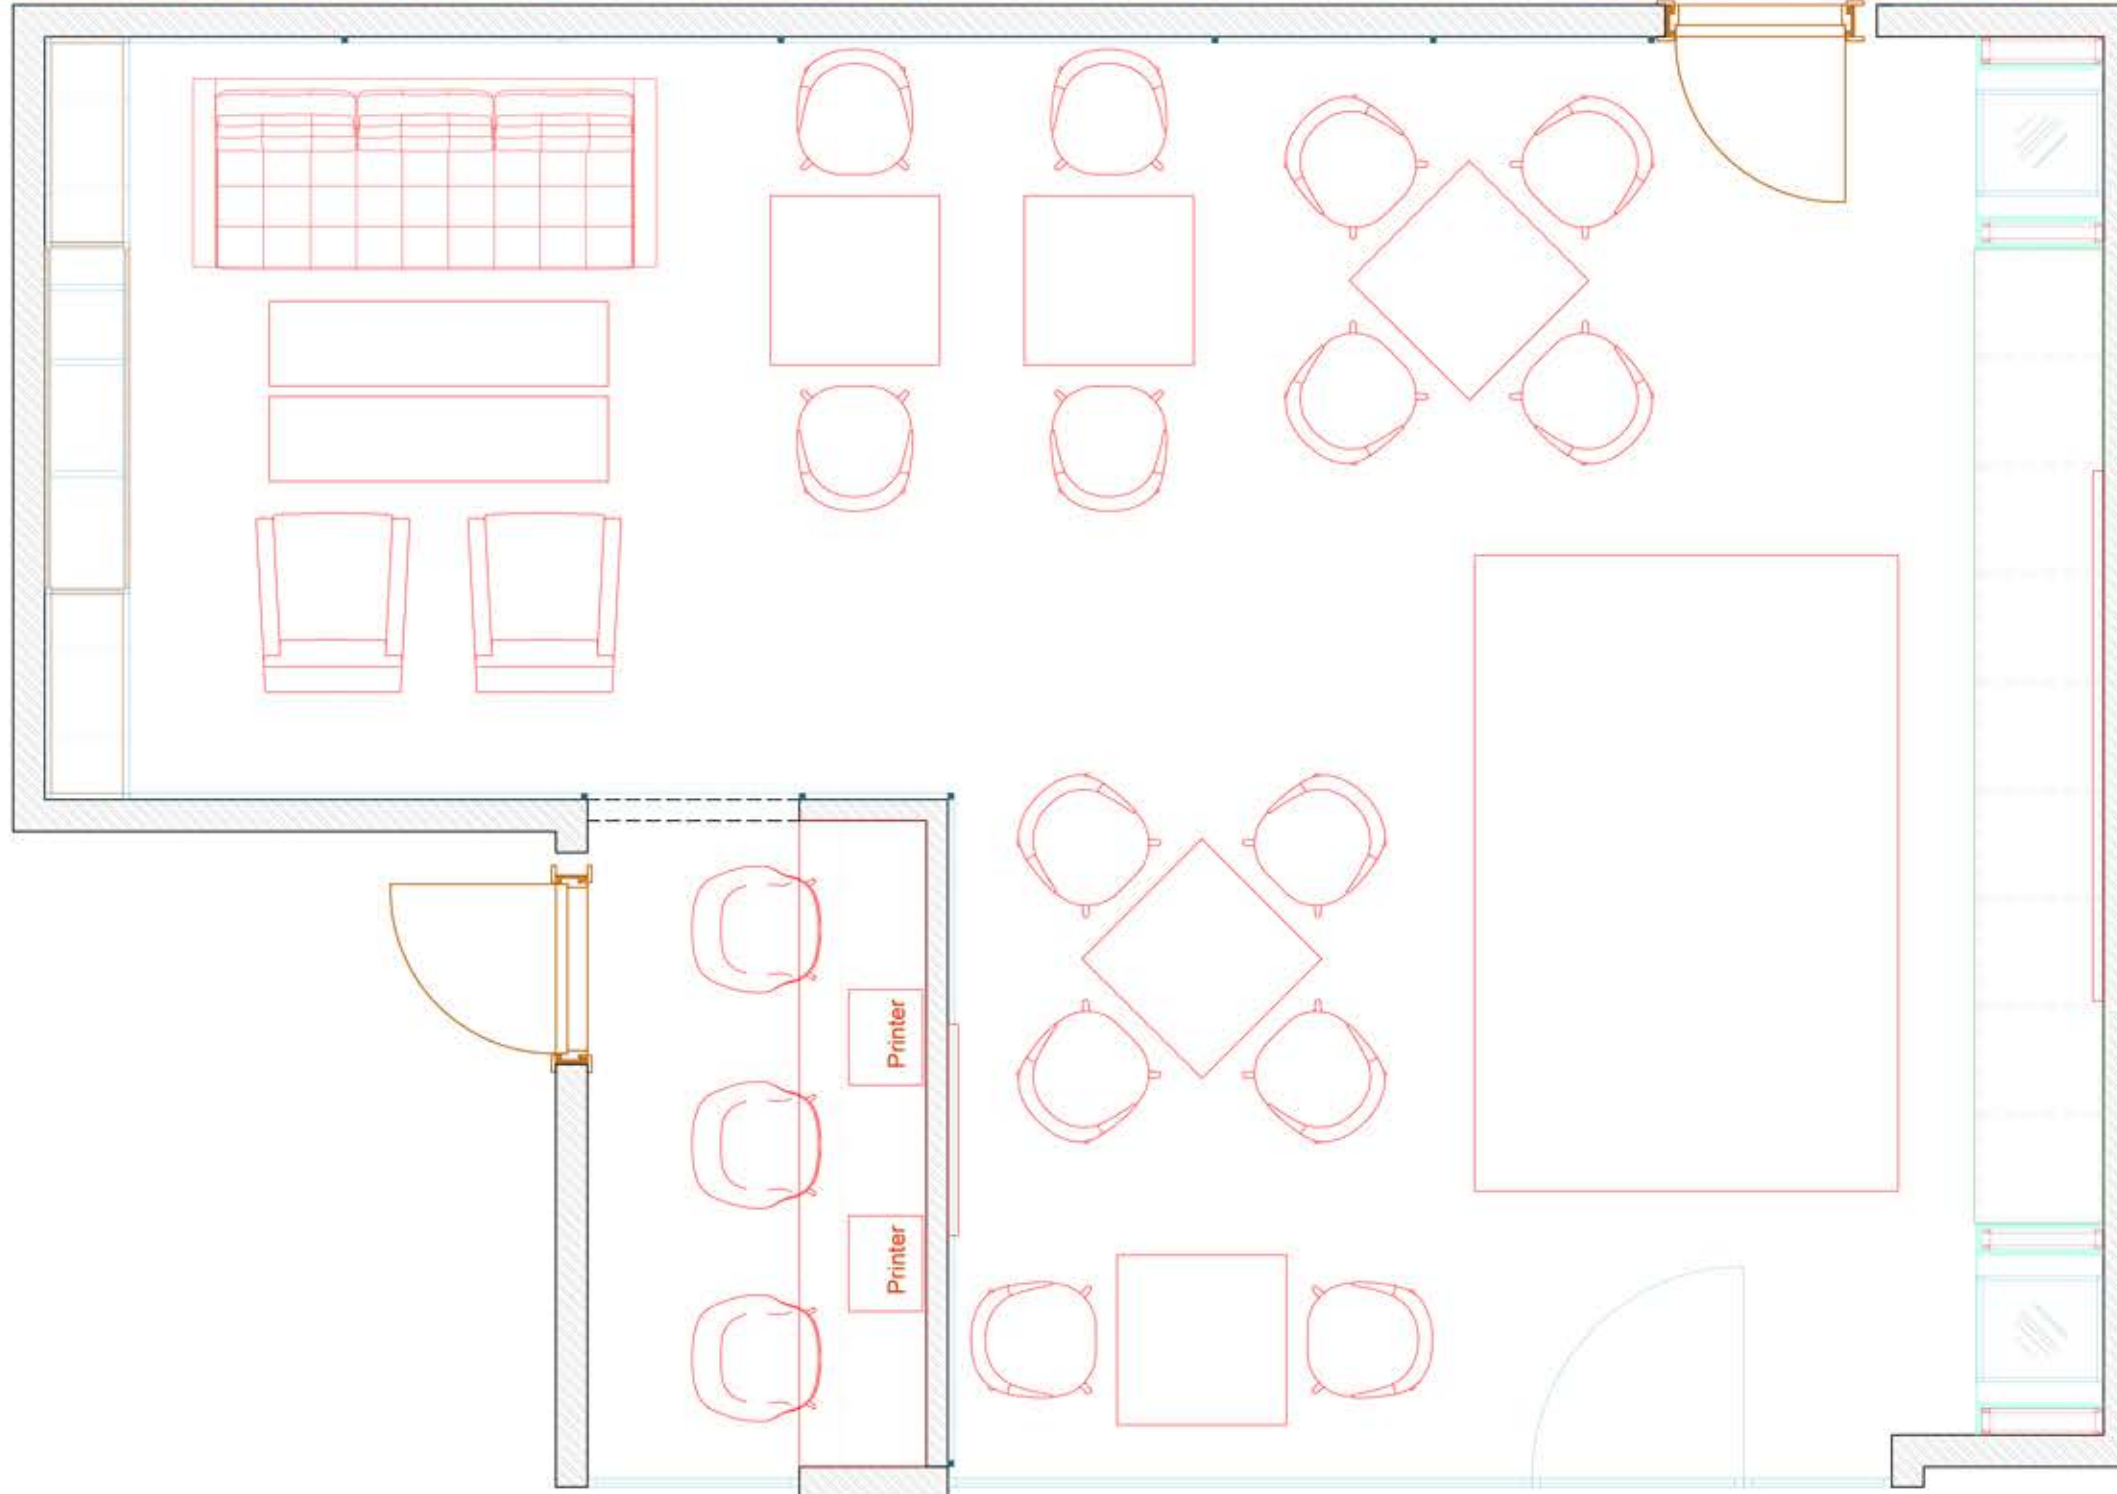

COMMON AREAS - GROUND FLOOR

ASCOTT SOMERSET ROSE ID PRESENTATION - Solis Design

RESIDENTS' LOUNGE