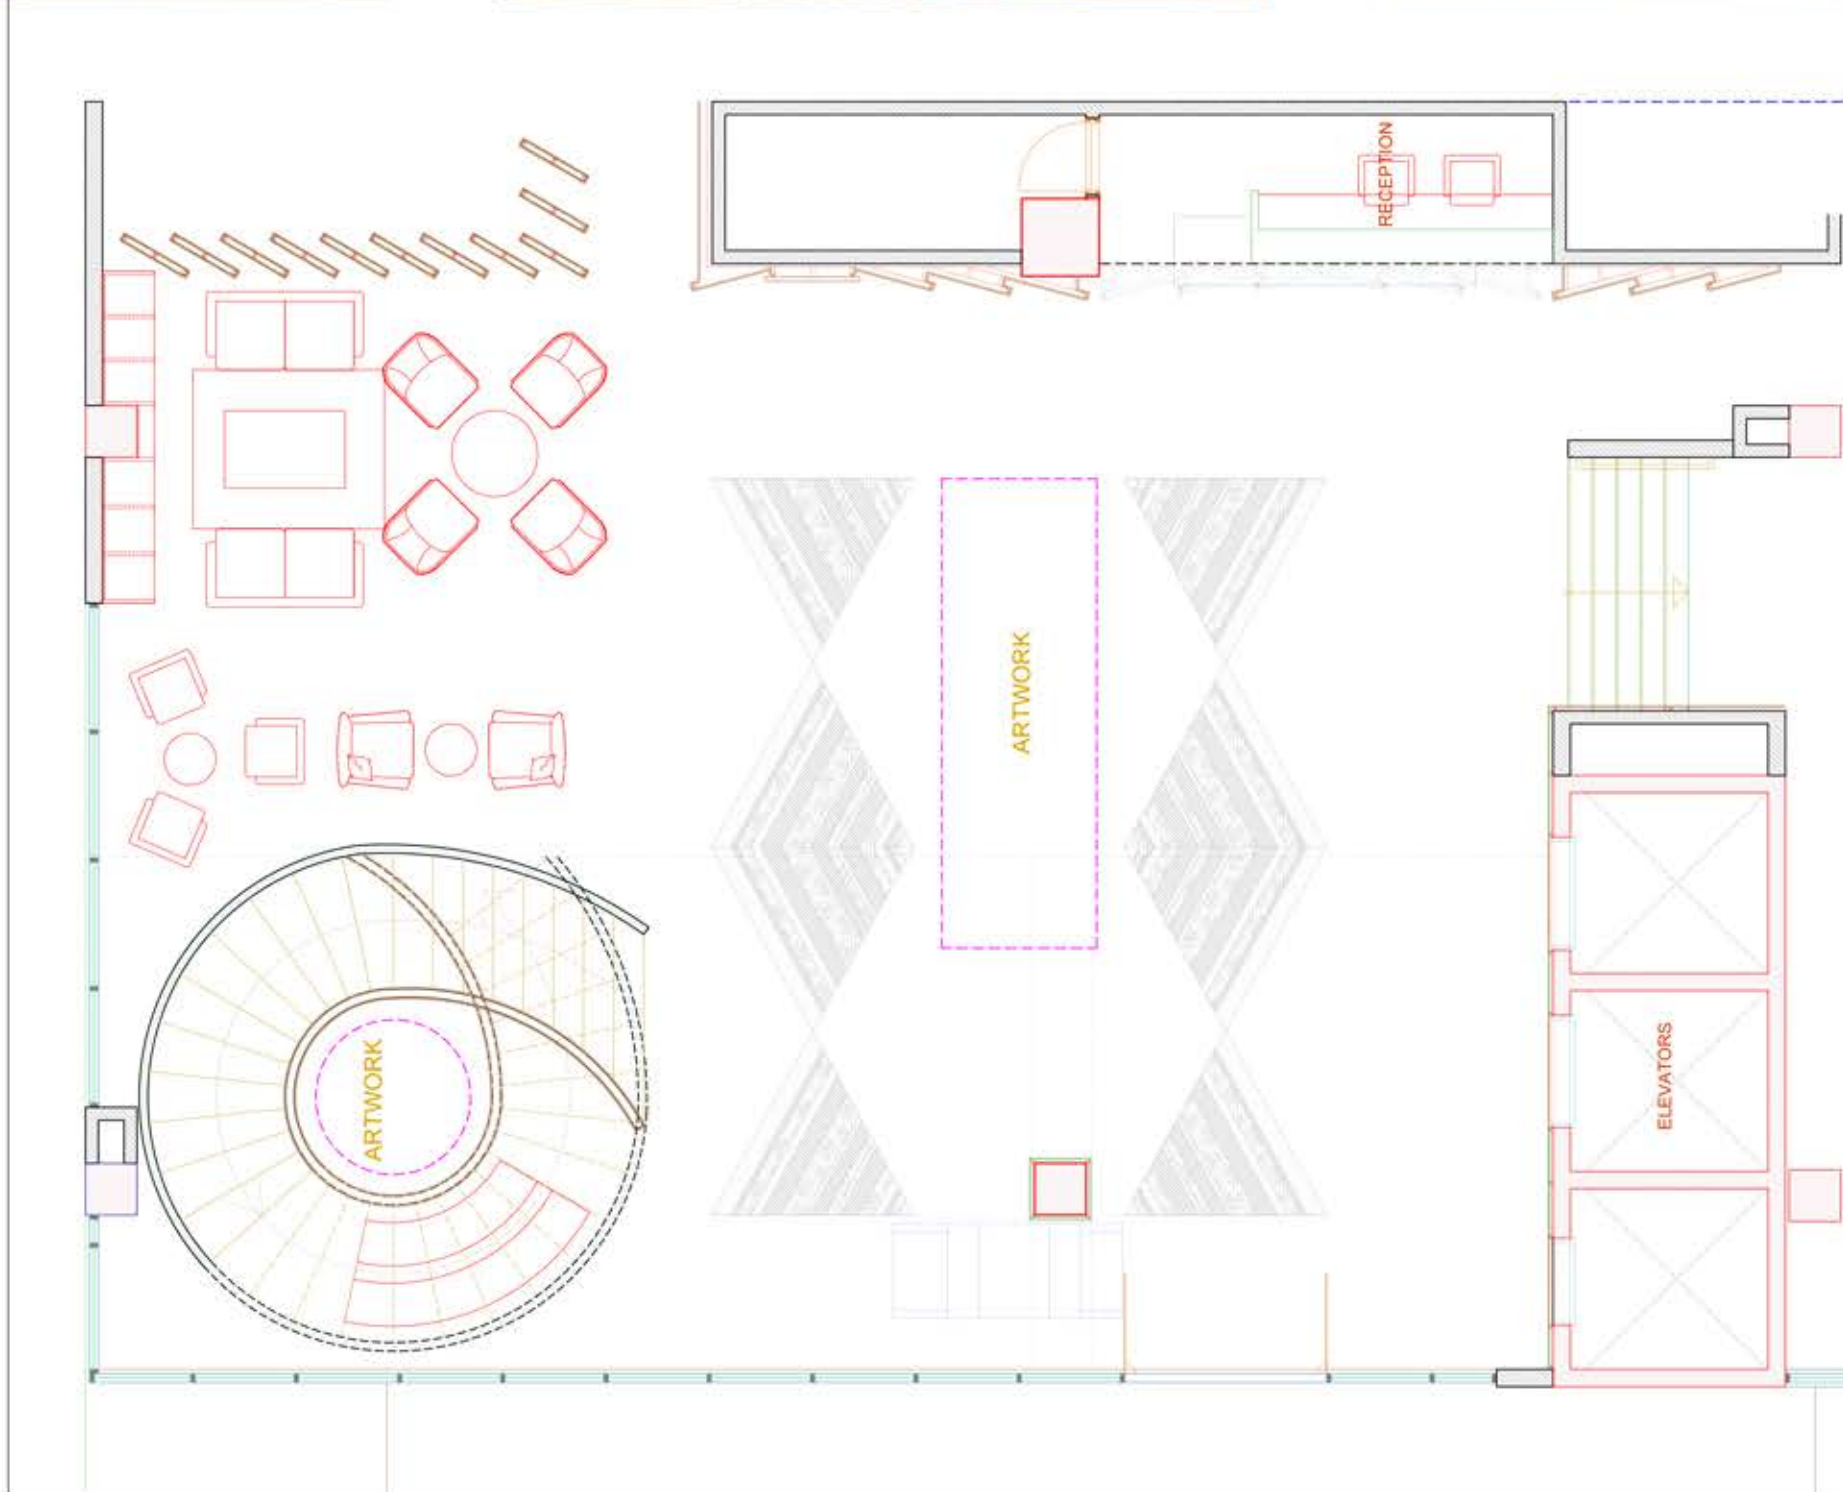

COMMON AREAS - GROUND FLOOR

ASCOTT SOMERSET ROSE ID PRESENTATION - Solis Design

LOBBY