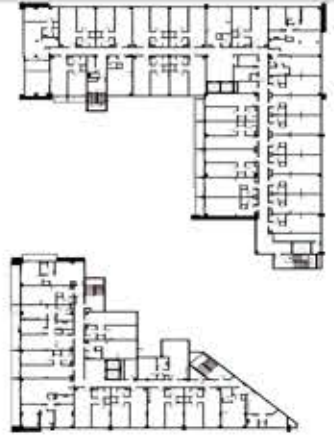

UNITS - ALL FLOORS

ASCOTT SOMERSET ROSE ID PRESENTATION - Solis Design

TYPICAL LIVING ROOM & KITCHEN

UNITS - ALL FLOORS

ASCOTT SOMERSET ROSE ID PRESENTATION - Solis Design

TYPICAL BEDROOM - TYPE 1

UNITS - ALL FLOORS

ASCOTT SOMERSET ROSE ID PRESENTATION - Solis Design

TYPICAL BEDROOM - TYPE 2

UNITS - ALL FLOORS

ASCOTT SOMERSET ROSE ID PRESENTATION - Solis Design

TYPICAL BATHROOM

ASCOTT SOMERSET ROSE ID PRESENTATION

NAIROBI - KENYA