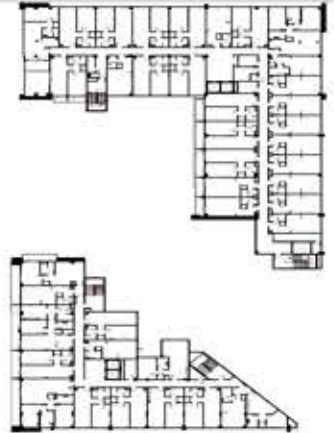

ASCOTT SOMERSET ROSE ID PRESENTATION - Solis Design

POOL & RESTAURANT

COMMON AREAS - FIFTH FLOOR

ASCOTT SOMERSET ROSE ID PRESENTATION - Solis Design

KIDS ROOM

COMMON AREAS - FIFTH FLOOR

ASCOTT SOMERSET ROSE ID PRESENTATION - Solis Design

PUBLIC RESTROOMS & LOCKERS & SPA

COMMON AREAS - FIFTH FLOOR

ASCOTT SOMERSET ROSE ID PRESENTATION - Solis Design

GYM

COMMON AREAS - ALL FLOORS

ASCOTT SOMERSET ROSE ID PRESENTATION - Solis Design

FLOOR CORRIDORS & ELEVATOR HALLS

UNITS - ALL FLOORS

ASCOTT SOMERSET ROSE ID PRESENTATION - Solis Design

TYPICAL LIVING ROOM & KITCHEN

UNITS - ALL FLOORS

ASCOTT SOMERSET ROSE ID PRESENTATION - Solis Design

TYPICAL BEDROOM - TYPE 1

UNITS - ALL FLOORS