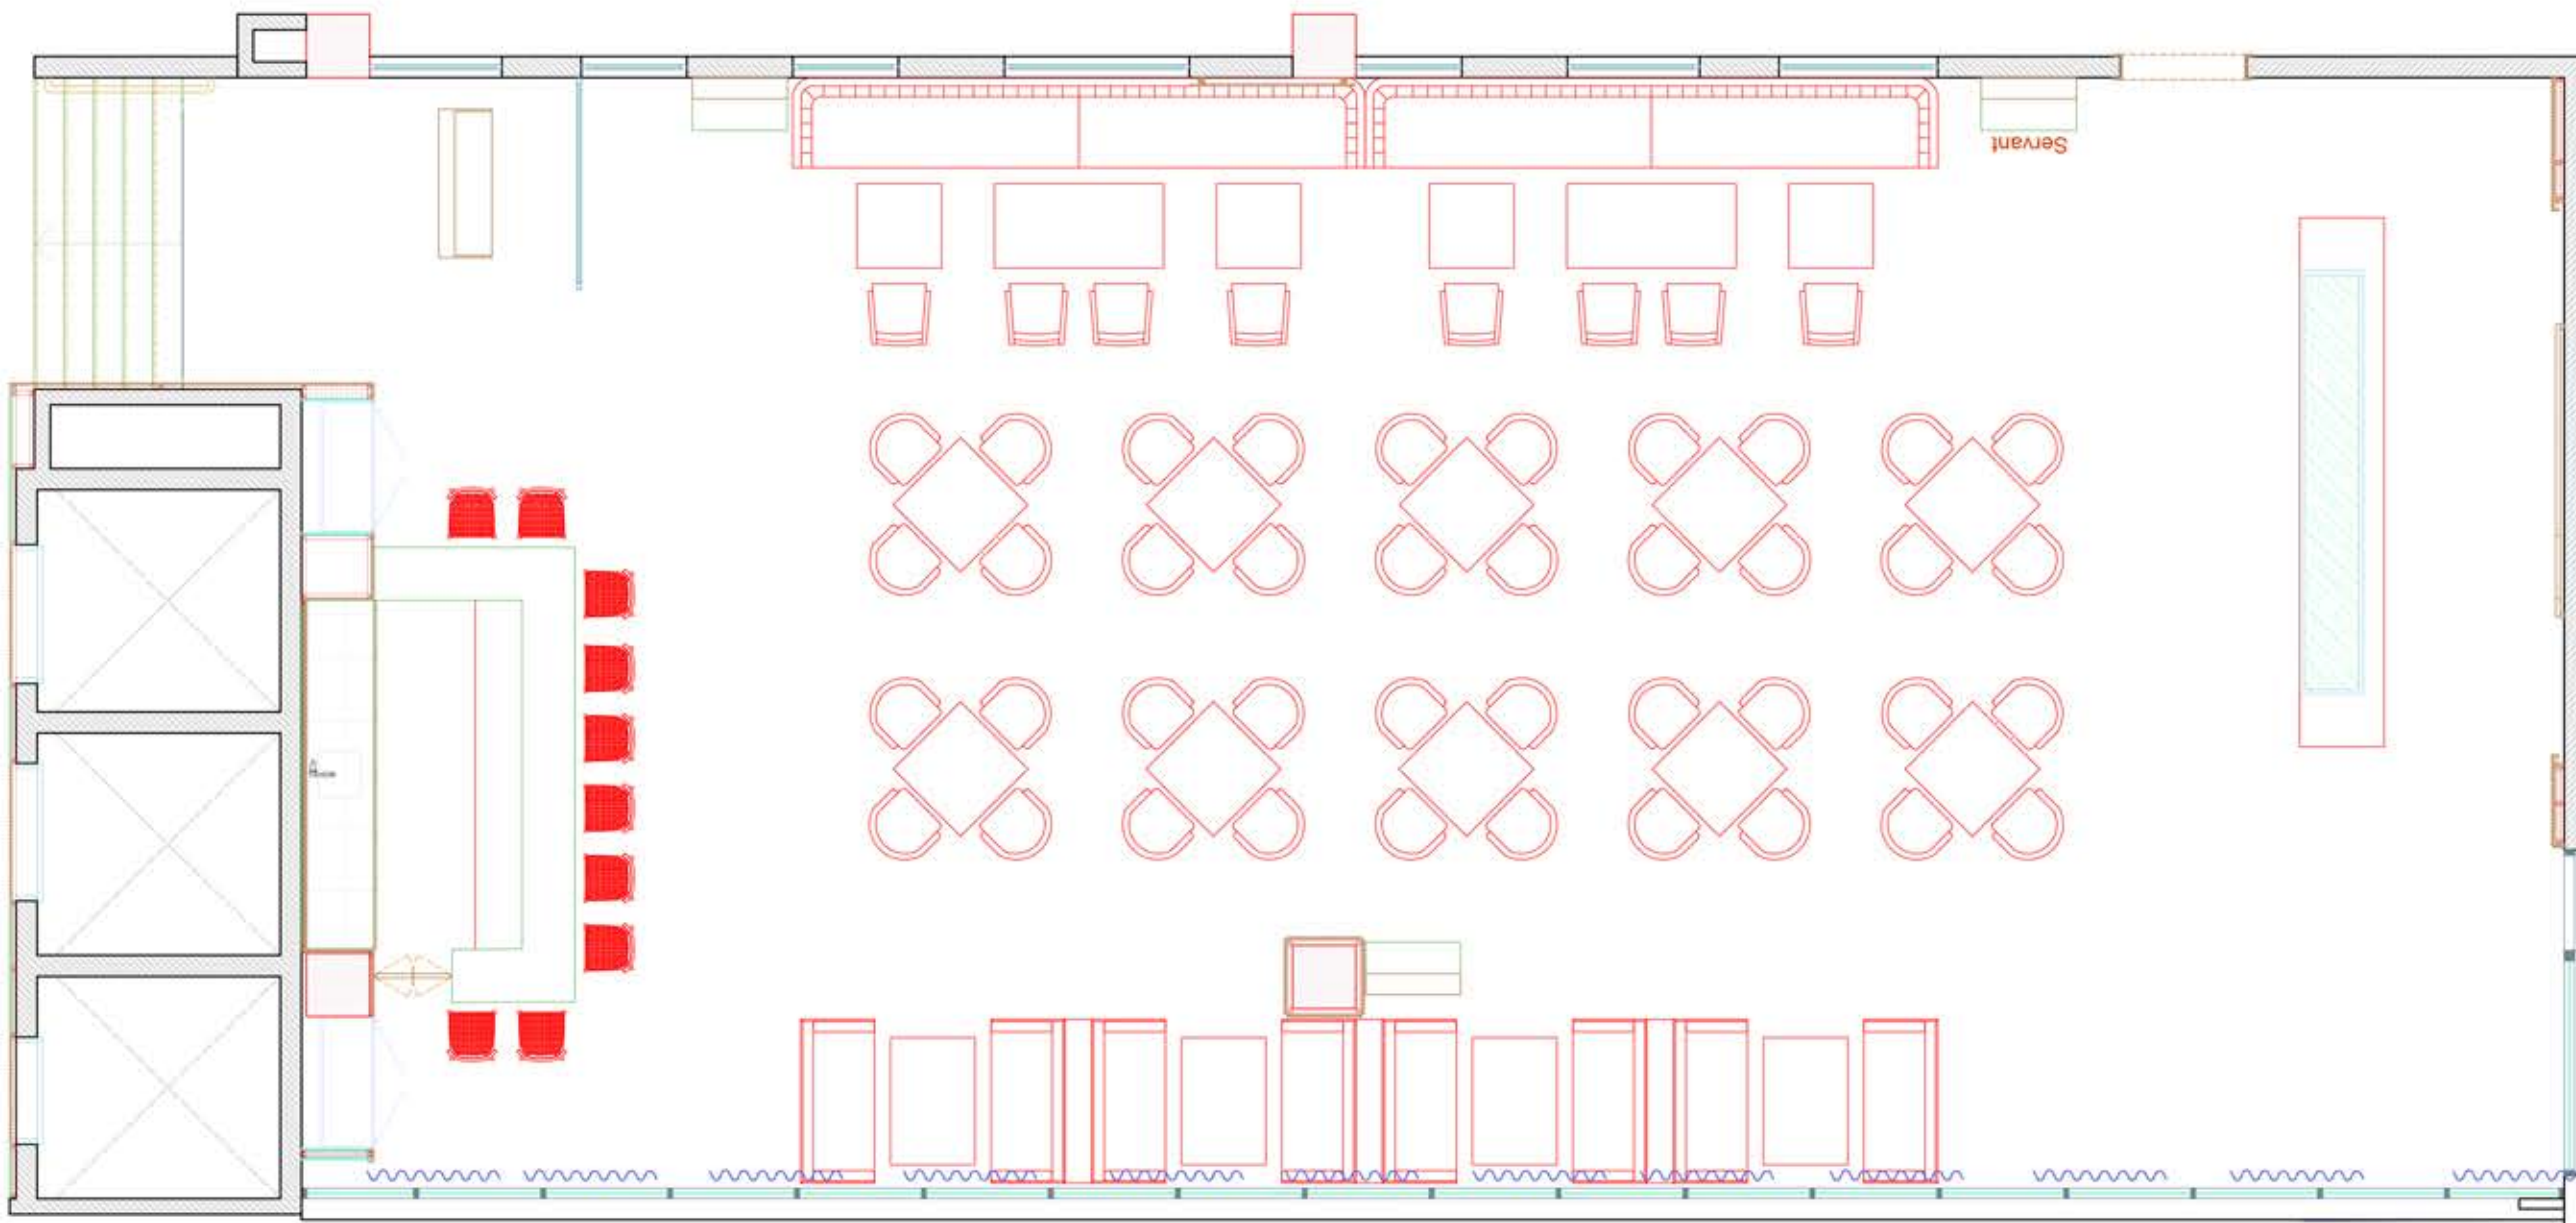

COMMON AREAS - GROUND FLOOR

ASCOTT SOMERSET ROSE ID PRESENTATION - Solis Design

RESTAURANT